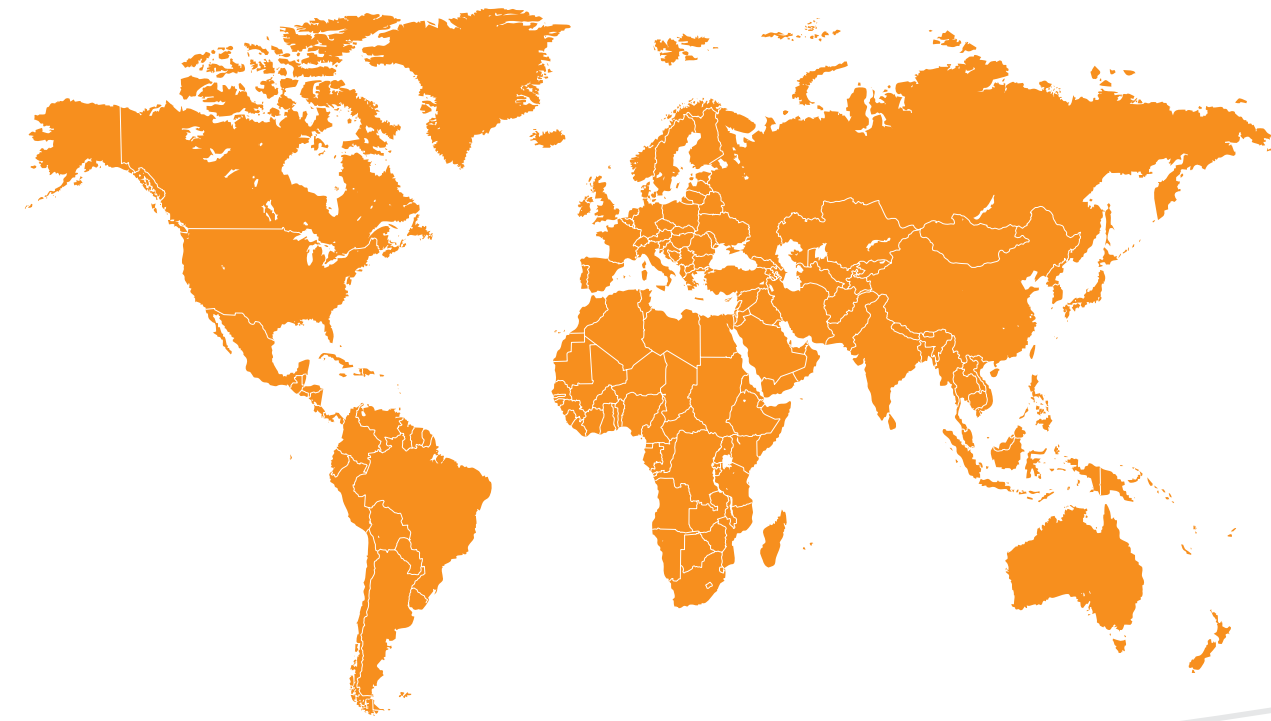

Delivering door-to-door peace of mind

We know that not everything goes to plan – a production line for a best selling car will stop if a component is not delivered; a life saving medical device that is 1000 miles away from the patient in need; a top-notch financial team advising on the largest takeover in corporate history needs documents delivered to overseas lawyers now!

At TNT, we are experts in urgency. Every minute of everyday, we handle thousands of urgent shipments, from vital medical supplies to important legal documents, ensuring secure and speedy delivery door-to-door.

Dedicated and tailor-made Special Express service offers pick-up and delivery times specified by you. Utilising all modes of transport at our disposal, from motorcycles to aircraft, your shipment is collected immediately and delivered using the fastest and most direct route.

When urgency is measured in minutes and hours our around the clock on demand Sameday service can collect and deliver same day. There are no limitations to the size or weight of your shipment and all large, heavy, or unusual loads can be handled.

- On-demand same-day collection and delivery
- Available around the clock throughout the year
- No size or weight restrictions
- Air & road services in over 200 countries
- Supported by a dedicated expert team

What needs to be delivered?
What is it? What size is it? Is it fragile?
Considered dangerous goods?

When and where?
Today? Tonight? Specific time delivery?
Return shipment? Personal delivery?

Our solution?
TNT Time Critical Services. Day or night, large or small, local or international, 24/7/365. We ship it all!