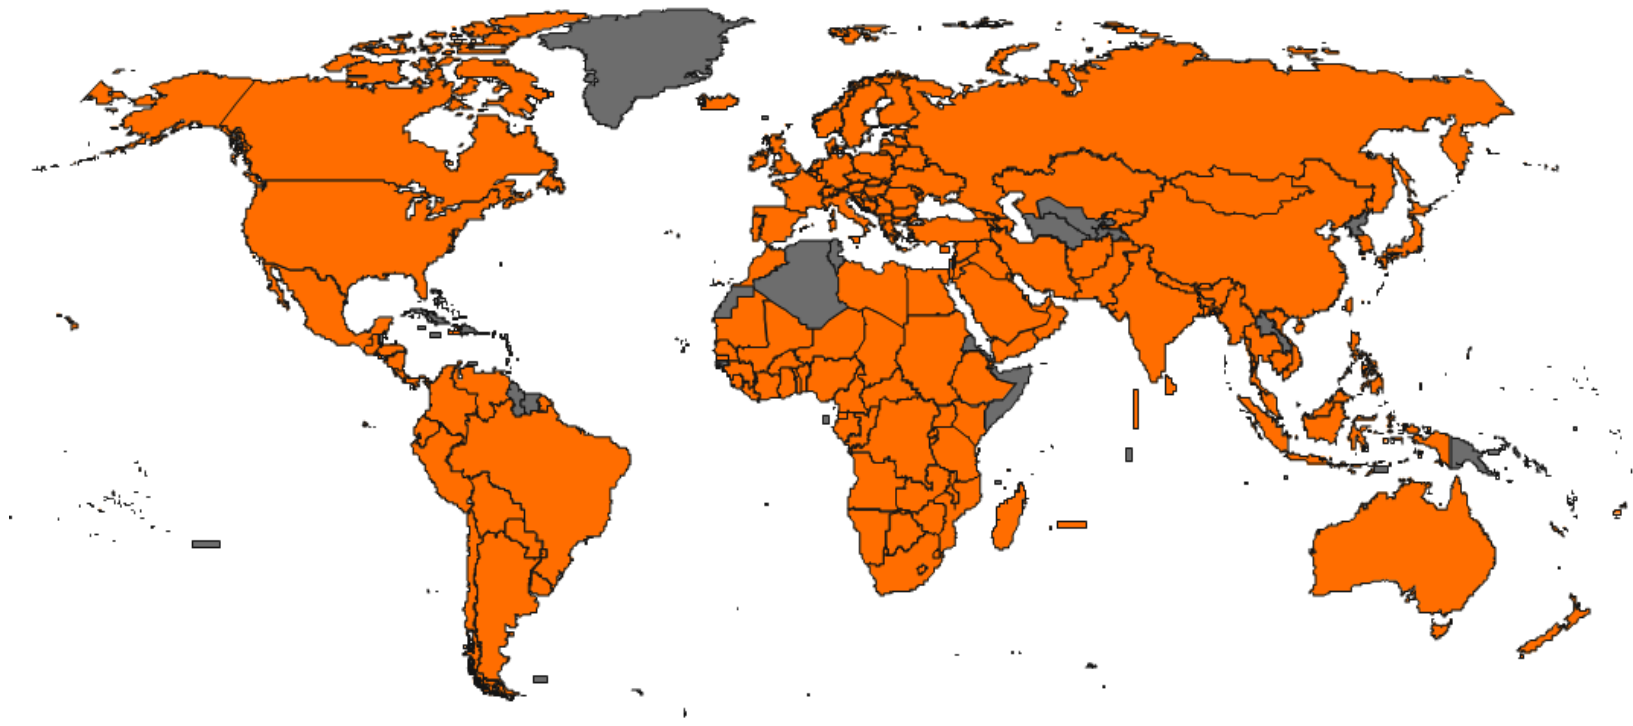

Express Import is available in over 170 countries all over the world;

Afghanistan	Cyprus (Southern Cyprus only)	Iran	Micronesia	San Marino
Albania	Czech Republic	Iraq	Moldova	Saudi Arabia
Andorra	Congo (Democratic Rep.)	Ireland	Monaco	Senegal
Angola	Denmark	Israel	Mongolia	Serbia
Argentina	Djibouti	Italy (inc. Vatican State)	Montenegro	Seychelles
Armenia	Ecuador	Ivory Coast	Morocco	Sierra Leone
Australia	Egypt	Japan	Mozambique	Singapore
Austria	El Salvador	Jordan	Myanmar	Slovakia
Azerbaijan	Equatorial Guinea	Kazakhstan	Namibia	Slovenia
Bahrain	Estonia	Kenya	Nepal	South Africa
Bangladesh	Ethiopia	Korea South	Netherlands	Spain
Belarus	Fiji	Kosovo	Netherlands Antilles (Curacao only)	Sri Lanka
Belgium	Finland	Kuwait	New Caledonia	Sudan
Benin	France	Kyrgyzstan	New Zealand	Swaziland
Bhutan	French Guyana	Latvia	Nicaragua	Sweden
Bolivia	French Polynesia	Lebanon	Niger	Switzerland
Bosnia & Herzegovina	Gabon	Lesotho	Nigeria	Syria
Botswana	Gambia	Liberia	Northern Mariana Islands	Taiwan
Brazil	Georgia	Libya	Norway	Tanzania
Brunei	Germany	Liechtenstein	Oman	Thailand
Bulgaria	Ghana	Lithuania	Pakistan	Togo
Burkina Faso	Gibraltar	Luxembourg	Palau	Trinidad & Tobago
Burundi	Greece	Macedonia	Panama	Turkey
Cambodia	Guadeloupe	Madagascar	Papua New Guinea	Uganda
Cameroon	Guam	Malawi	Paraguay	Ukraine
Canada	Guatemala	Malaysia	Peru	United Arab Emirates
Central African Republic	Guinea	Maldives	Philippines	United Kingdom
Chad	Haiti	Mali	Poland	United States
Chile	Honduras	Malta	Portugal	Uruguay
China	Hong Kong	Marshall Islands	Qatar	Uzbekistan
Colombia	Hungary	Martinique	Reunion	Venezuela
Congo	Iceland	Mauritania	Romania	Vietnam
Costa Rica	India	Mauritius	Russian Federation	Yemen
Croatia	Indonesia	Mayotte	Rwanda	Zambia
		Mexico		Zimbabwe