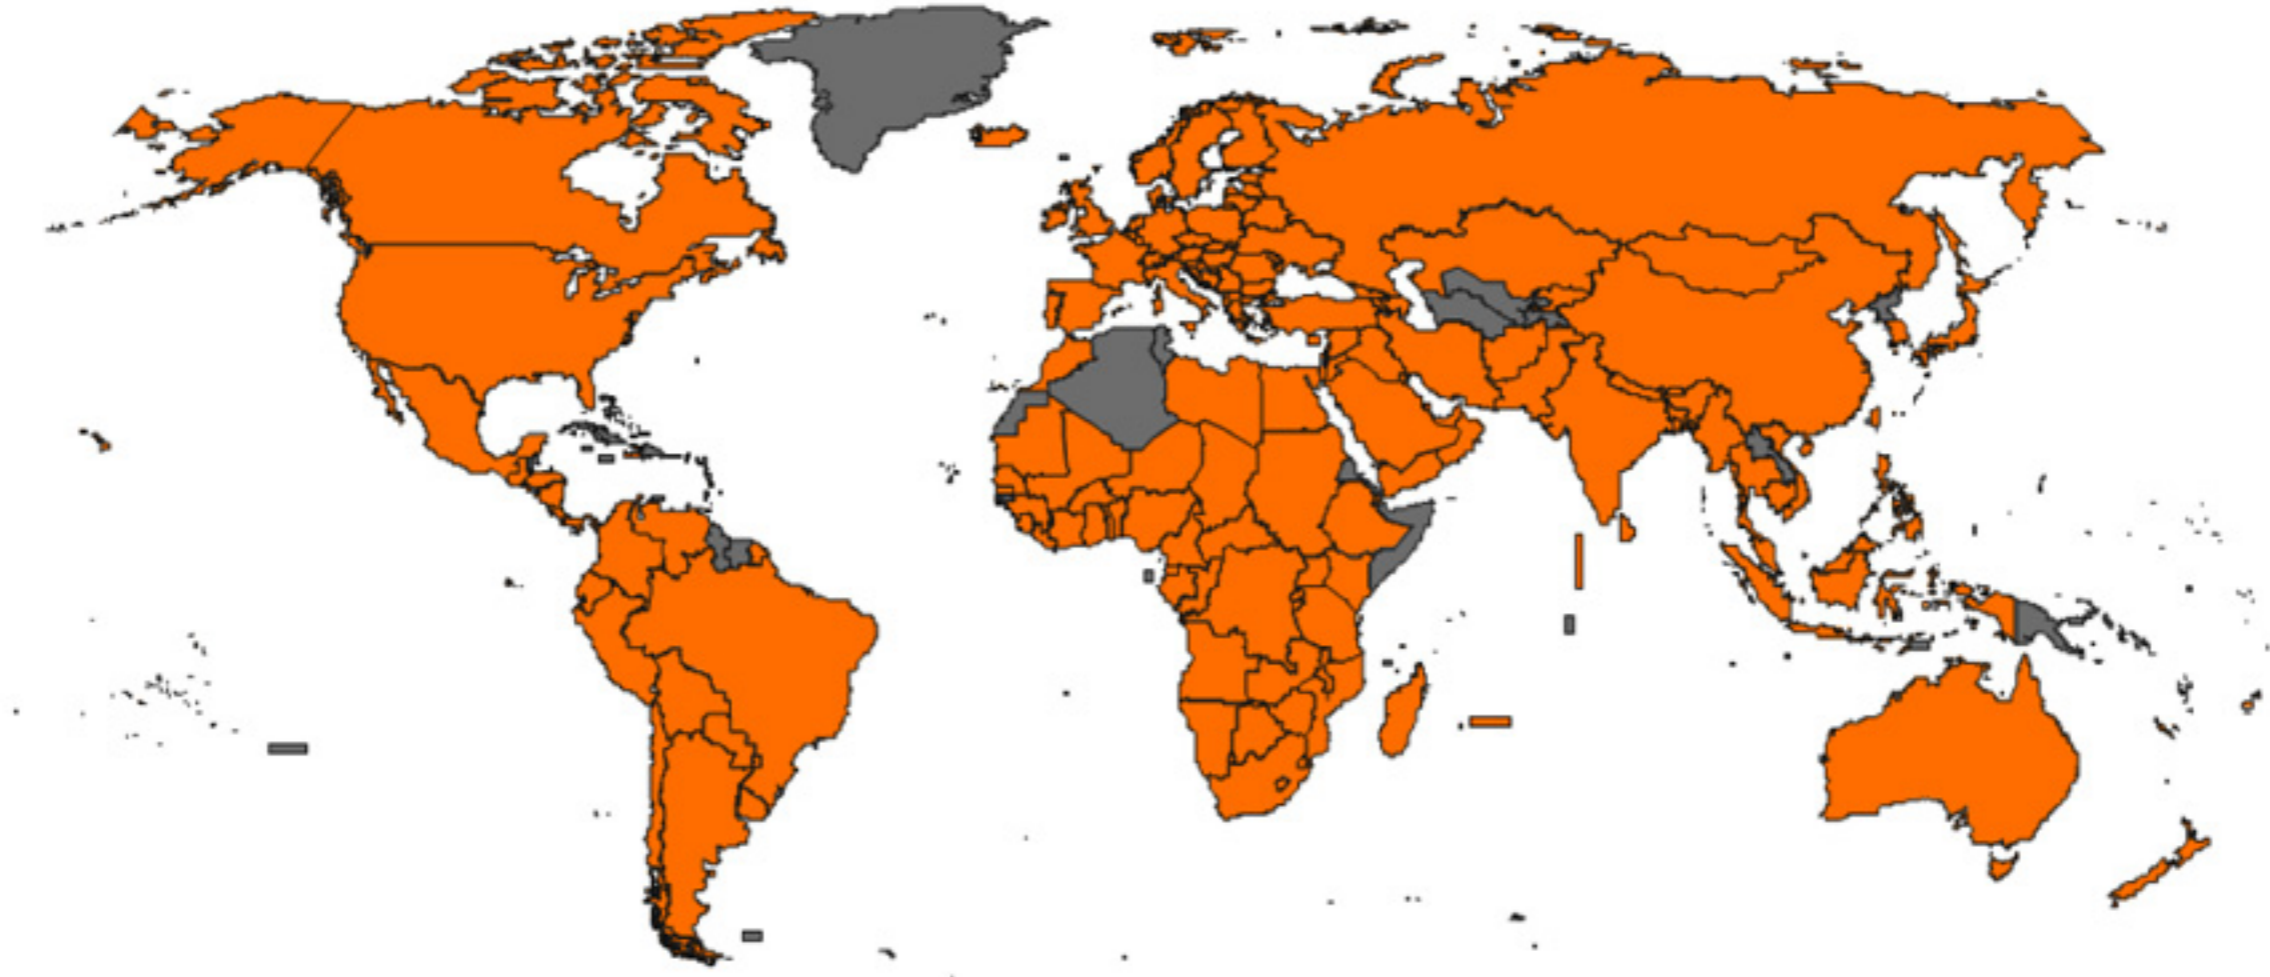

Express Import, dünya üzerinde 170'i aşkın ülkede kullanılabilmektedir:

Afghanistan	Cyprus (Southern Cyprus only)	Iran	Micronesia	Saudi Arabia
Albania	Czech Republic	Iraq	Moldova	Senegal
Andorra	Congo (Democratic Rep.)	Ireland	Monaco	Serbia
Angola	Denmark	Israel	Mongolia	Seychelles
Argentina	Djibouti	Italy (inc. Vatican State)	Montenegro	Sierra Leone
Armenia	Ecuador	Ivory Coast	Morocco	Singapore
Australia	Egypt	Japan	Mozambique	Slovakia
Austria	El Salvador	Jordan	Myanmar	Slovenia
Azerbaijan	Equatorial Guinea	Kazakhstan	Namibia	South Africa
Bahrain	Estonia	Kenya	Nepal	Spain
Bangladesh	Ethiopia	Korea South	Netherlands	Sri Lanka
Belarus	Fiji	Kosovo	Netherlands Antilles (Curacao only)	Sudan
Belgium	Finland	Kuwait	New Caledonia	Swaziland
Benin	France	Kyrgyzstan	New Zealand	Sweden
Bhutan	French Guyana	Latvia	Nicaragua	Switzerland
Bolivia	French Polynesia	Lebanon	Niger	Syria
Bosnia & Herzegovina	Gabon	Lesotho	Nigeria	Taiwan
Botswana	Gambia	Liberia	Northern Mariana Islands	Tanzania
Brazil	Georgia	Libya	Norway	Thailand
Brunei	Germany	Liechtenstein	Oman	Togo
Bulgaria	Ghana	Lithuania	Pakistan	Trinidad & Tobago
Burkina Faso	Greece	Luxembourg	Palau	Turkey
Burundi	Guadeloupe	Macedonia	Panama	Uganda
Cambodia	Guam	Madagascar	Paraguay	Ukraine
Cameroon	Guatemala	Malawi	Peru	United Arab Emirates
Canada	Guinea	Malaysia	Philippines	United Kingdom
Central African Republic	Haiti	Maldives	Poland	United States
Chad	Honduras	Mali	Portugal	Uruguay
Chile	Hong Kong	Malta	Qatar	Uzbekistan
China	Hungary	Marshall Islands	Reunion	Venezuela
Colombia	Iceland	Martinique	Romania	Vietnam
Congo	India	Mauritania	Russian Federation	Yemen
Costa Rica	Indonesia	Mauritius	Rwanda	Zambia
Croatia		Mayotte	San Marino	Zimbabwe
		Mexico		