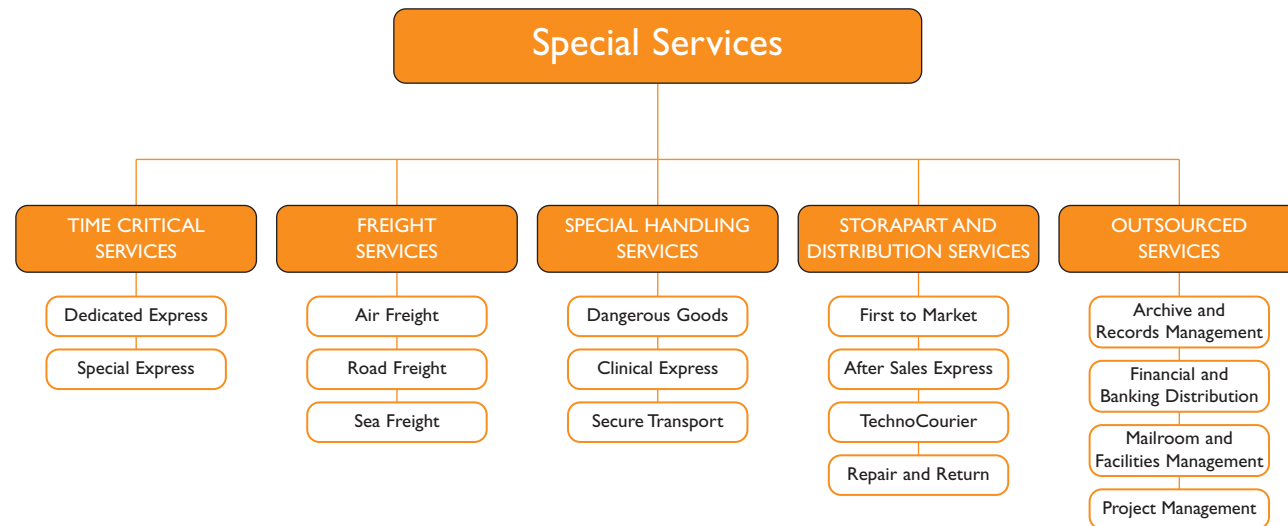

Special Services

Time Critical Services