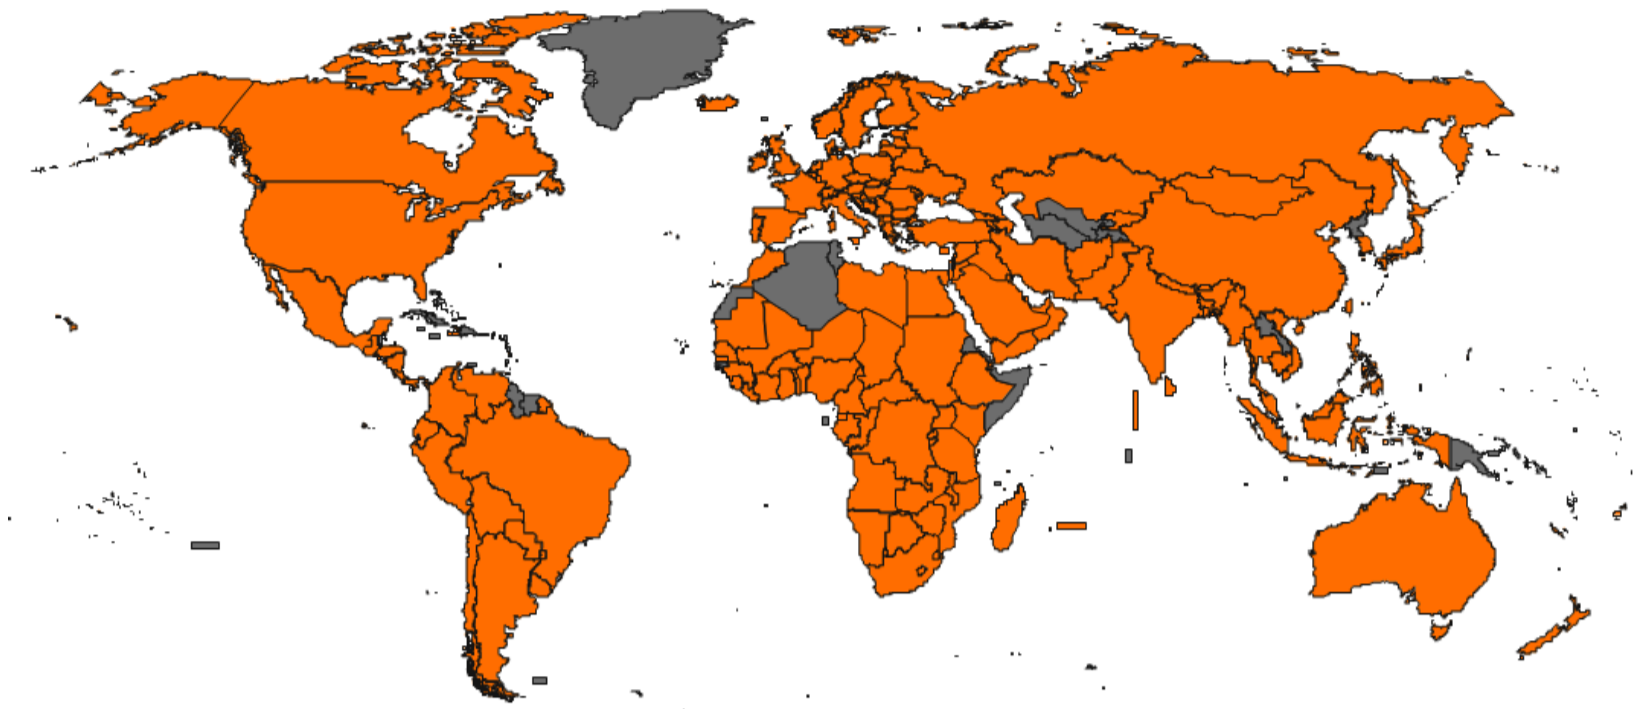

Express Import is available in 170 countries all over the world;

Afghanistan	Cyprus (Southern Cyprus only)	Iran	Micronesia	Saudi Arabia
Albania	Czech Republic	Iraq	Moldova	Senegal
Andorra	Congo (Democratic Rep.)	Ireland	Monaco	Serbia
Angola	Denmark	Israel	Mongolia	Seychelles
Argentina	Djibouti	Italy (inc. Vatican State)	Montenegro	Sierra Leone
Armenia	Ecuador	Ivory Coast	Morocco	Singapore
Australia	Egypt	Japan	Mozambique	Slovakia
Austria	El Salvador	Jordan	Myanmar	Slovenia
Azerbaijan	Equatorial Guinea	Kazakhstan	Namibia	South Africa
Bahrain	Estonia	Kenya	Nepal	Spain
Bangladesh	Ethiopia	Korea South	Netherlands	Sri Lanka
Belarus	Fiji	Kosovo	Netherlands Antilles (Curacao only)	Sudan
Belgium	Finland	Kuwait	New Caledonia	Swaziland
Benin	France	Kyrgyzstan	New Zealand	Sweden
Bhutan	French Guyana	Latvia	Nicaragua	Switzerland
Bolivia	French Polynesia	Lebanon	Niger	Syria
Bosnia & Herzegovina	Gabon	Lesotho	Nigeria	Taiwan
Botswana	Gambia	Liberia	Northern Mariana Islands	Tanzania
Brazil	Georgia	Libya	Norway	Thailand
Brunei	Germany	Liechtenstein	Oman	Togo
Bulgaria	Ghana	Lithuania	Pakistan	Trinidad & Tobago
Burkina Faso	Greece	Luxembourg	Palau	Turkey
Burundi	Guadeloupe	Macedonia	Panama	Uganda
Cambodia	Guam	Madagascar	Paraguay	Ukraine
Cameroon	Guatemala	Malawi	Peru	United Arab Emirates
Canada	Guinea	Malaysia	Philippines	United Kingdom
Central African Republic	Haiti	Maldives	Poland	United States
Chad	Honduras	Mali	Portugal	Uruguay
Chile	Hong Kong	Malta	Qatar	Uzbekistan
China	Hungary	Marshall Islands	Reunion	Venezuela
Colombia	Iceland	Martinique	Romania	Vietnam
Congo	India	Mauritania	Russian Federation	Yemen
Costa Rica	Indonesia	Mauritius	Rwanda	Zambia
Croatia		Mayotte	San Marino	Zimbabwe
		Mexico		